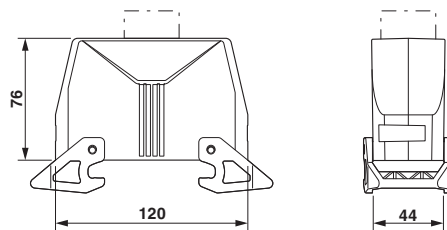

Sleeve housing B24, With double locking latch, Material: Die-cast aluminum, salt water resistant, Cable outlets: 1, straight, Height: 76 mm, Cable gland: none, Gland: no, 1x Pg21, Standard

Why buy this product

- good shielding in the event of electromagnetic interference

Key Commercial Data

Packing unit	1 STK
Custom tariff number	85389099
Country of origin	China

Technical data

Dimensions

Height	76 mm
Width	44 mm
Length	120 mm

Housing - HC-STA-B24-HHWD-1TTP21-EL-AL - 1412771

Technical data

General

Note	for contact inserts HC-B24, BB46, D64, DD108, HV10/16, M
Size	B24
Housing type	Sleeve housing
Locking type	With double locking latch
No. of cable outlets	1
Cable exit	straight
Screw connection	none
Type of the screw connection	1x Pg21
Housing material	Die-cast aluminum, salt water resistant
Housing surface material	Uncoated
Material lock	PA

Drawings

Dimensional drawing

Dimensional drawing

Classifications

eCl@ss

eCl@ss 5.1	27143424
eCl@ss 6.0	27143423
eCl@ss 8.0	27440202
eCl@ss 9.0	27440202

ETIM

ETIM 5.0	EC000437
----------	----------