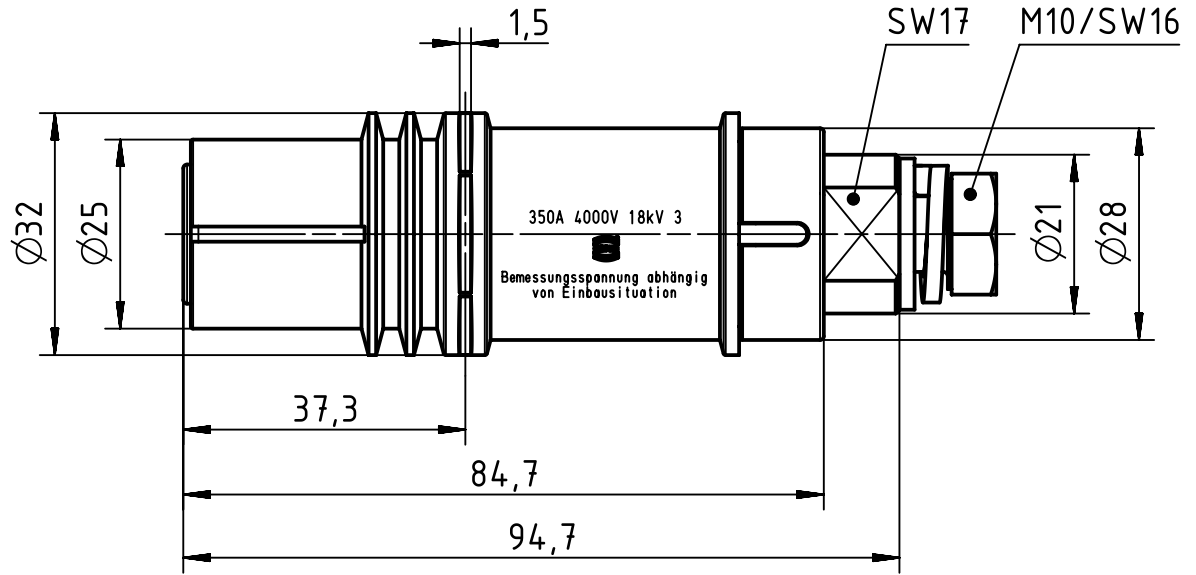

A

B

C

D

	All Dimensions in mm Original Size DIN A4	Scale 1:1		Free size tol.		Ref.	
						Sub.	
	All rights reserved Department EL PD - DE	Created by HARLASSK	Inspected by SCHNIEDER	Standardisation SCHMIDTM	Date 2015-02-05	State Final Release	
		Title Han 1 HC 350A/4kv -female- screw M10					Doc-Key / ECM-Nr. 100132466/UGD/006/A 500000084656
HARTING Electric GmbH & Co. KG D-32339 Espelkamp		Type TB	Number 09 11 001 2755			Rev. A	Page 1/1